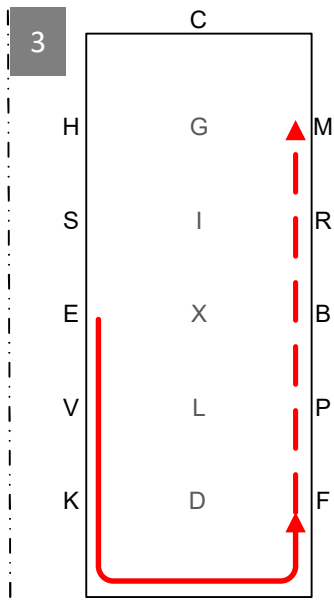

ACHE Working trot

E Working trot
circle left 15m

EKAF Working trot
FM Lengthened
strides

MCHBP Working trot

PV Working trot half 20m
circle right
VE Working trot

E Working trot
circle right 15m

EHCM Working trot
MF Lengthened strides
FAK Working trot

KLX Walk, X Halt 5 secs,
front axle on X
Rein back 4 strides,
XIM Walk

MCH Working trot
HXK Deviation 10m

KAD Working trot
DI Lengthened strides
IG Progressive halt
G Halt, salute

←

→

Leave arena at working trot