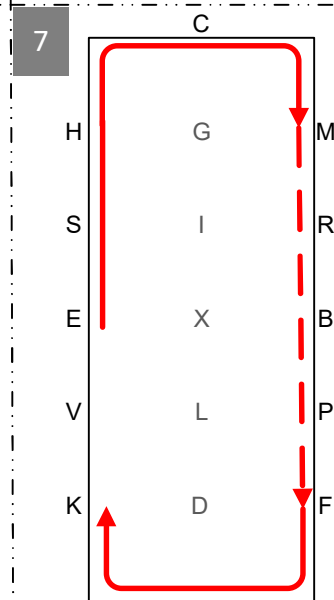

ACHE Working trot

E Working trot
circle left 15m

EKAF Working trot
FM Lengthened
strides

MCHBP Working trot

PV Working trot half 20m
circle right
VE Working trot

E Working trot
circle right 15m

EHCM Working trot
MF Lengthened strides
FAK Working trot

KLX Walk, X Halt 5 secs,
front axle on X
Rein back 4 strides,
XIM Walk

MCH Working trot
HXK Deviation 10m

KAD Working trot
DI Lengthened strides
IG Progressive halt
G Halt, salute

←

→

Leave arena at working trot