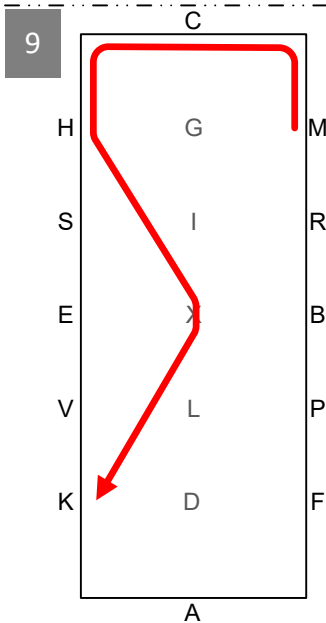

ACHE Working trot

E Working trot
circle left 15m

EKAF Working trot
FM Lengthened
strides

MCHBP Working trot

PV Working trot half 20m
circle right
VE Working trot

E Working trot
circle right 15m

EHCM Working trot
MF Lengthened strides
FAK Working trot

KLX Walk, X Halt 5 secs,
front axle on X
Rein back 4 strides,
XIM Walk

MCH Working trot
HXK Deviation 10m

KAD Working trot
DI Lengthened strides
IG Progressive halt
G Halt, salute

←

→

Leave arena at working trot