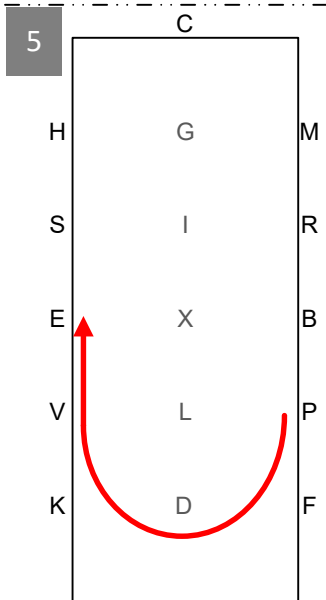

ACHE Working trot

E Working trot
circle left 15m

EKAF Working trot
FM Lengthened
strides

MCHBP Working trot

PV Working trot half 20m
circle right
VE Working trot

E Working trot
circle right 15m

EHCM Working trot
MF Lengthened strides
FAK Working trot

KLX Walk, X Halt 5 secs,
front axle on X
Rein back 4 strides,
XIM Walk

MCH Working trot
HXK Deviation 10m

KAD Working trot
DI Lengthened strides
IG Progressive halt
G Halt, salute

←

→

Leave arena at working trot