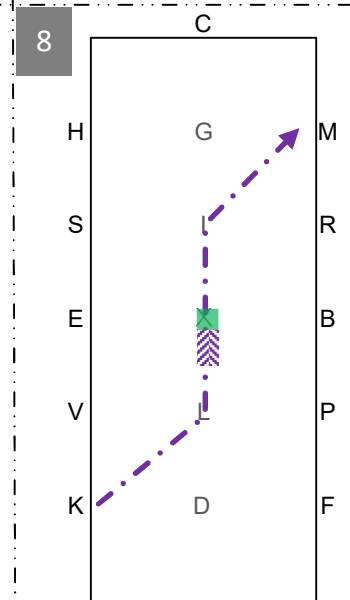

ACHE Working trot

E Working trot
circle left 15m

EKAF Working trot
FM Lengthened
strides

MCHBP Working trot

PV Working trot half 20m
circle right
VE Working trot

E Working trot
circle right 15m

EHCM Working trot
MF Lengthened strides
FAK Working trot

KLX Walk, X Halt 5 secs,
front axle on X
Rein back 4 strides,
XIM Walk

MCH Working trot
HXK Deviation 10m

KAD Working trot
DI Lengthened strides
IG Progressive halt
G Halt, salute

←

→

Leave arena at working trot