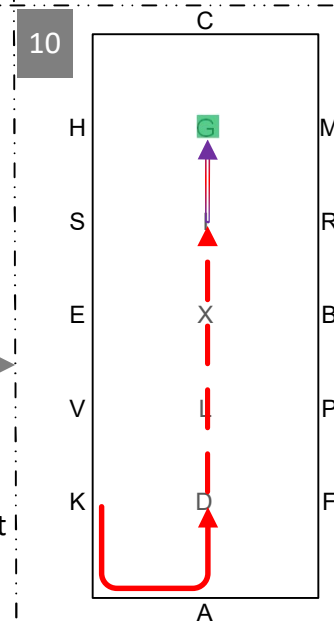

ACHE Working trot

E Working trot
circle left 15m

EKAF Working trot
FM Lengthened
strides

MCHBP Working trot

PV Working trot half 20m
circle right
VE Working trot

E Working trot
circle right 15m

EHCM Working trot
MF Lengthened strides
FAK Working trot

KLX Walk, X Halt 5 secs,
front axle on X
Rein back 4 strides,
XIM Walk

MCH Working trot
HXK Deviation 10m

KAD Working trot
DI Lengthened strides
IG Progressive halt
G Halt, salute

←

→

Leave arena at working trot