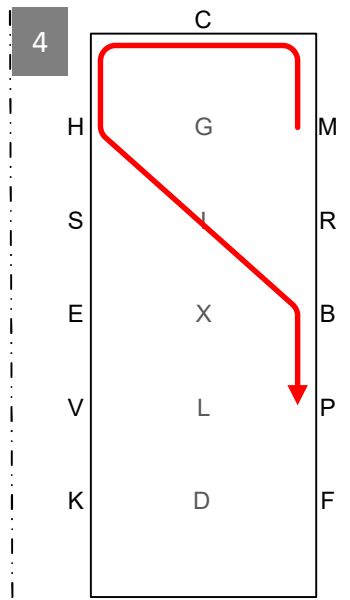

ACHE Working trot

E Working trot
circle left 15m

EKAF Working trot
FM Lengthened
strides

MCHBP Working trot

PV Working trot half 20m
circle right
VE Working trot

E Working trot
circle right 15m

EHCM Working trot
MF Lengthened strides
FAK Working trot

KLX Walk, X Halt 5 secs,
front axle on X
Rein back 4 strides,
XIM Walk

MCH Working trot
HXK Deviation 10m

KAD Working trot
DI Lengthened strides
IG Progressive halt
G Halt, salute

←

→

Leave arena at working trot