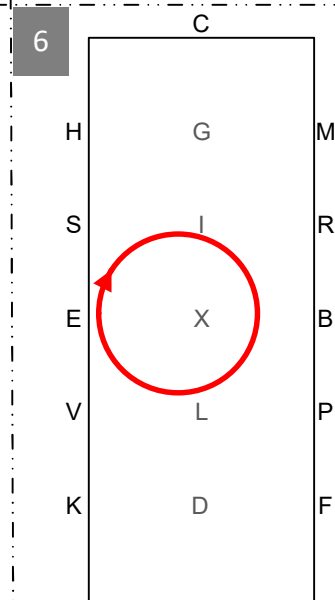

ACHE Working trot

E Working trot
circle left 15m

EKAF Working trot
FM Lengthened
strides

MCHBP Working trot

PV Working trot half 20m
circle right
VE Working trot

E Working trot
circle right 15m

EHCM Working trot
MF Lengthened strides
FAK Working trot

KLX Walk, X Halt 5 secs,
front axle on X
Rein back 4 strides,
XIM Walk

MCH Working trot
HXK Deviation 10m

KAD Working trot
DI Lengthened strides
IG Progressive halt
G Halt, salute

←

→

Leave arena at working trot