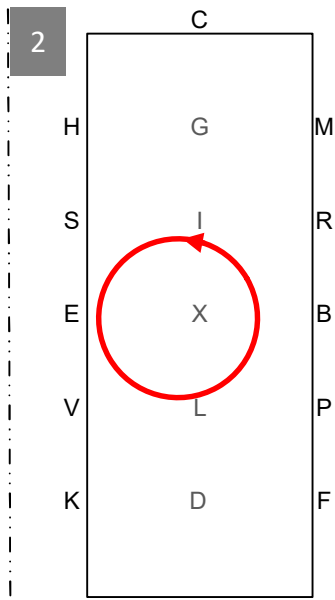

ACHE Working trot

E Working trot
circle left 15m

EKAF Working trot
FM Lengthened
strides

MCHBP Working trot

PV Working trot half 20m
circle right
VE Working trot

E Working trot
circle right 15m

EHCM Working trot
MF Lengthened strides
FAK Working trot

KLX Walk, X Halt 5 secs,
front axle on X
Rein back 4 strides,
XIM Walk

MCH Working trot
HXK Deviation 10m

KAD Working trot
DI Lengthened strides
IG Progressive halt
G Halt, salute

←

→

Leave arena at working trot